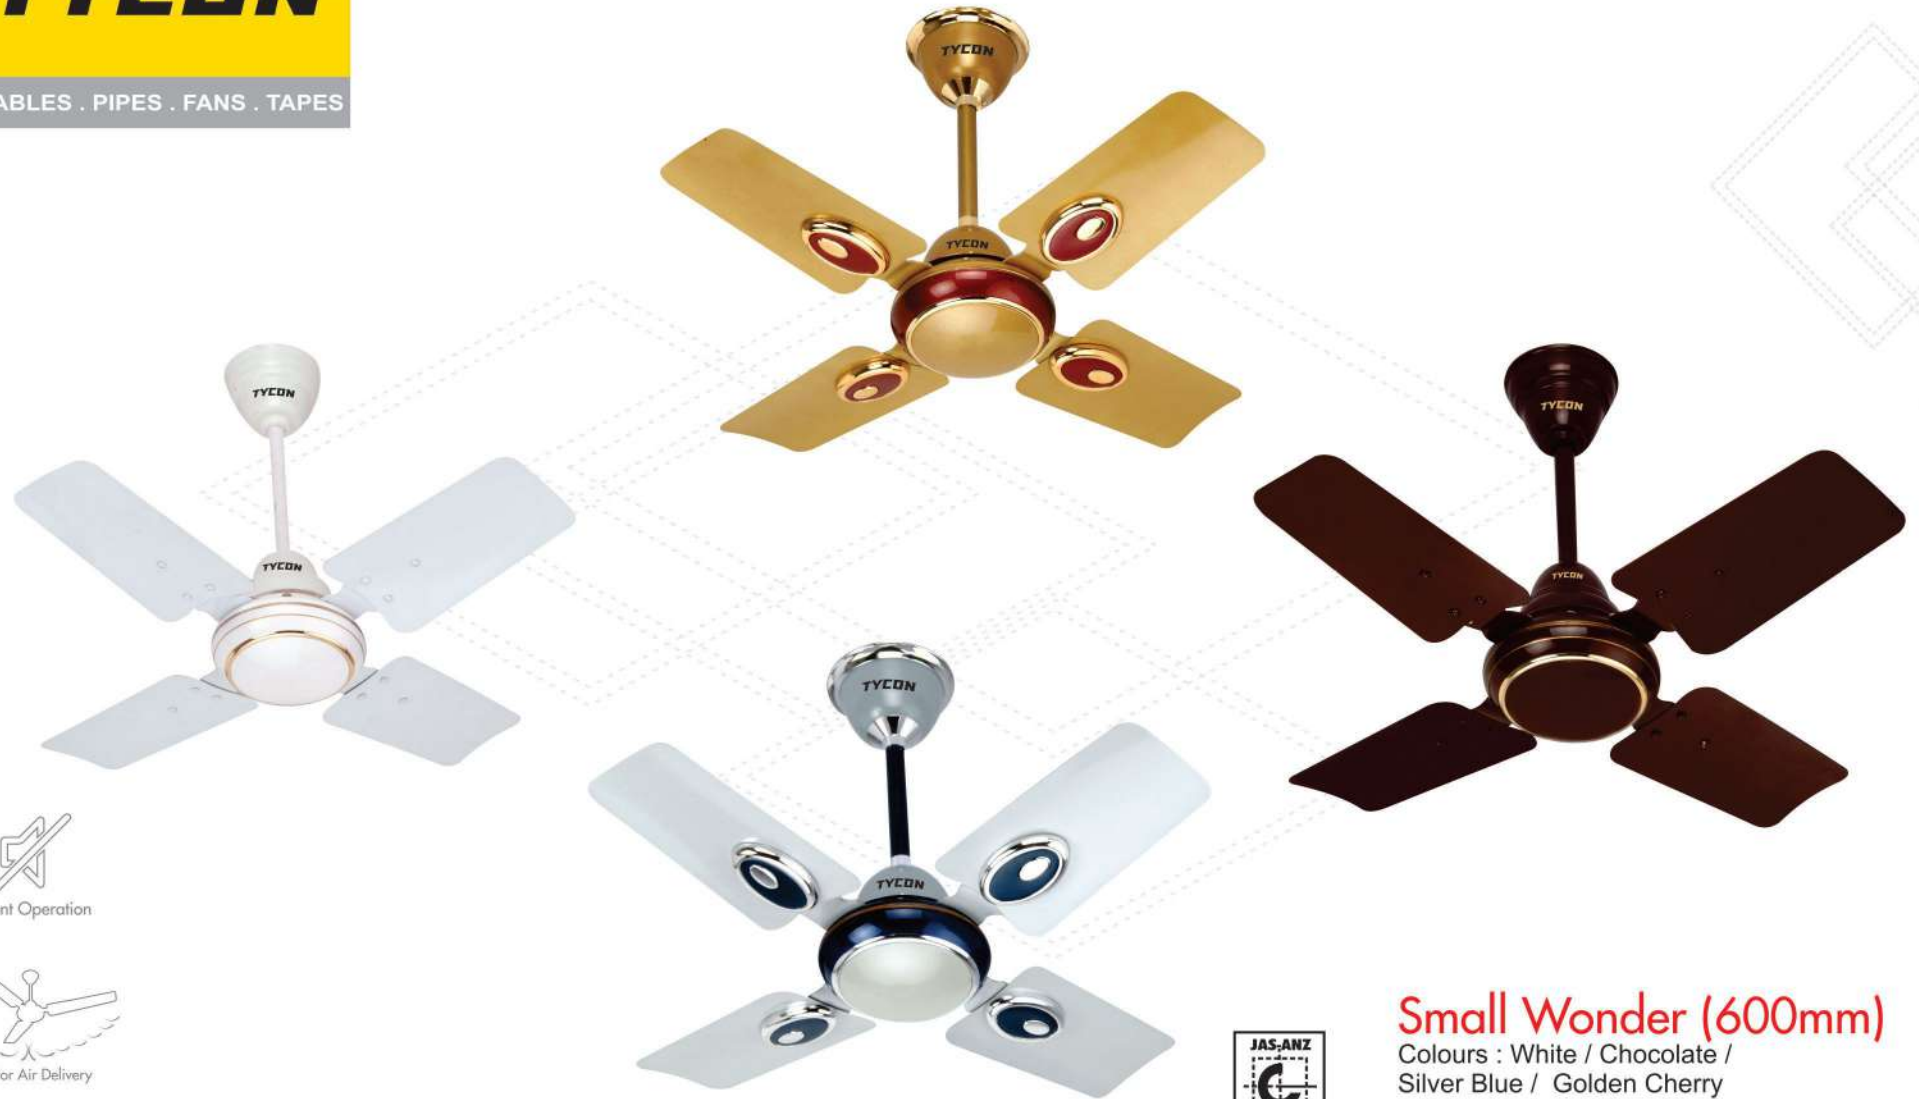

Life mein no tension !

Silent Operation

Superior Air Delivery

IS:374

CM/L-8982714

Small Wonder (600mm)

Colours : White / Chocolate /
Silver Blue / Golden Cherry
Sweep : 600 mm

- ▶ Copper winding
- ▶ Pre-greased double ball-bearings
- ▶ Aluminium blades
- ▶ Aluminium die casted fan covers